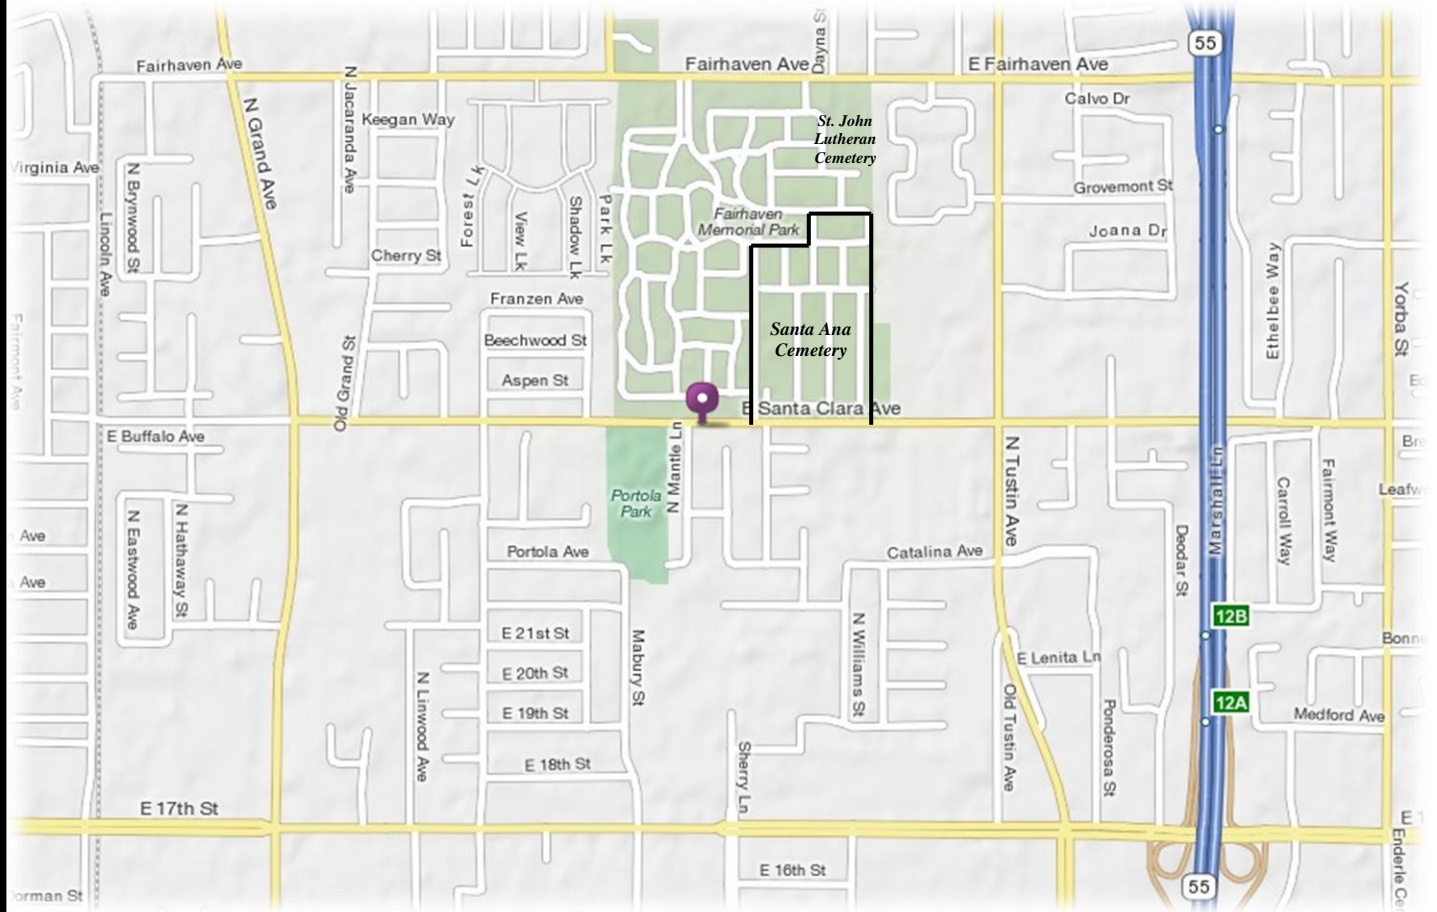

WHERE IS THE SANTA ANA CEMETERY LOCATED?

**1919 E. SANTA CLARA AVE.
SANTA ANA, CA 92705**

**CROSS STREETS ARE
N. TUSTIN AVE. AND
E. SANTA CLARA AVE.**