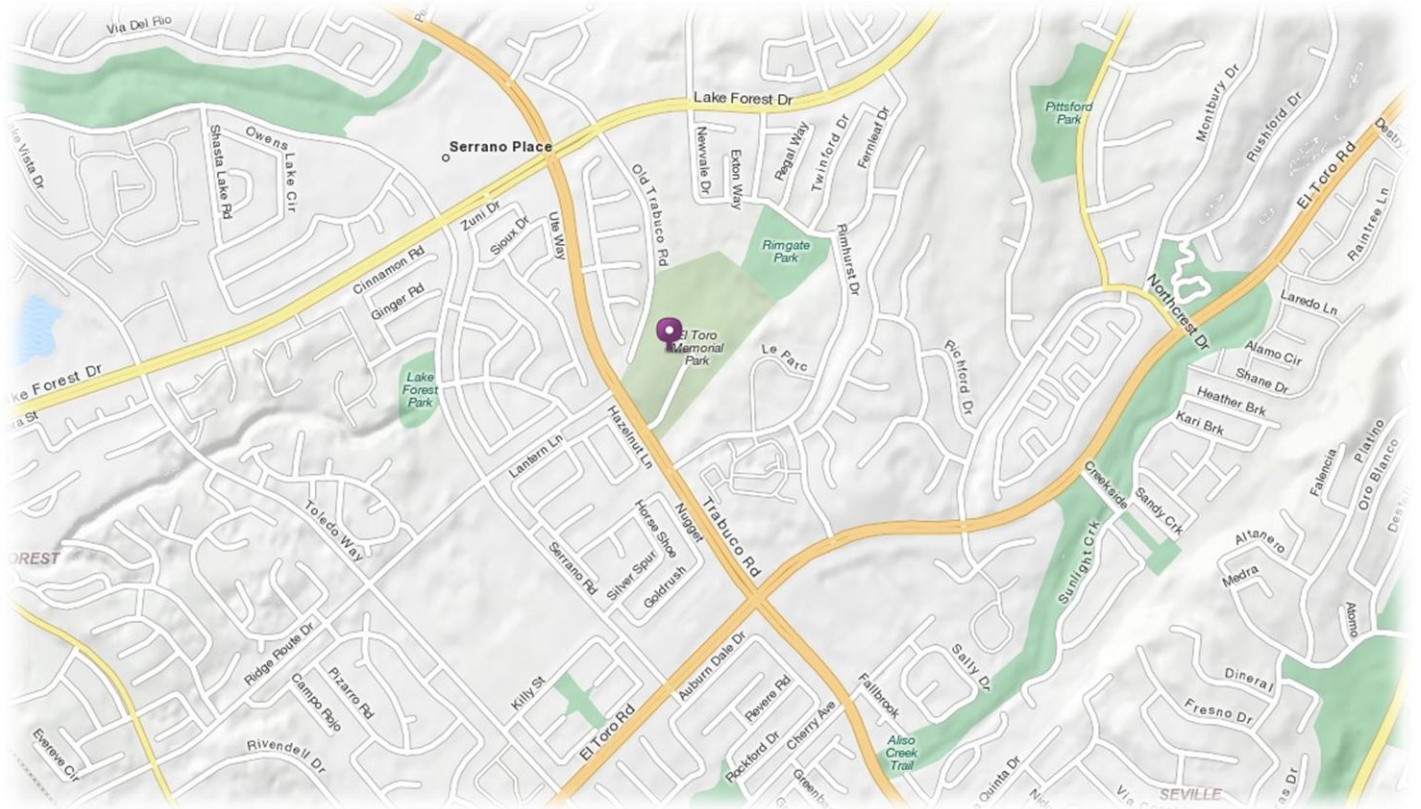

# WHERE IS THE EL TORO MEMORIAL PARK LOCATED?

**25751 TRABUCO ROAD  
LAKE FOREST, CA 92630**

**CROSS STREETS ARE  
LAKE FOREST DR. AND  
TRABUCO ROAD**